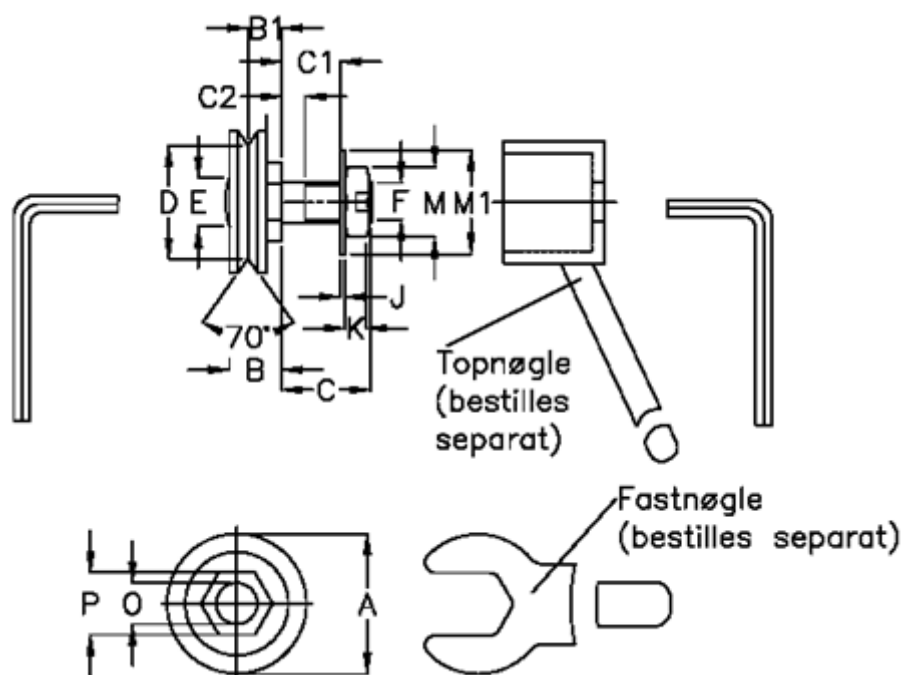

Article number: 0571519580

Description: Hepco GV3 bearing GLJ 580 CNS  
Slimline With Long Stud

## Measures

a = 58.0	F = M14 x 1,5
B = 22.8	J = 1.60
B1 = 14.3	K = 8.0
C = 30	M = 22
C1 = 20.4	M1 = 28
C2 = 7.9	O = 14
D = 46.08	P = 27
E = 23.5	Weight kg/1000 = 0.280